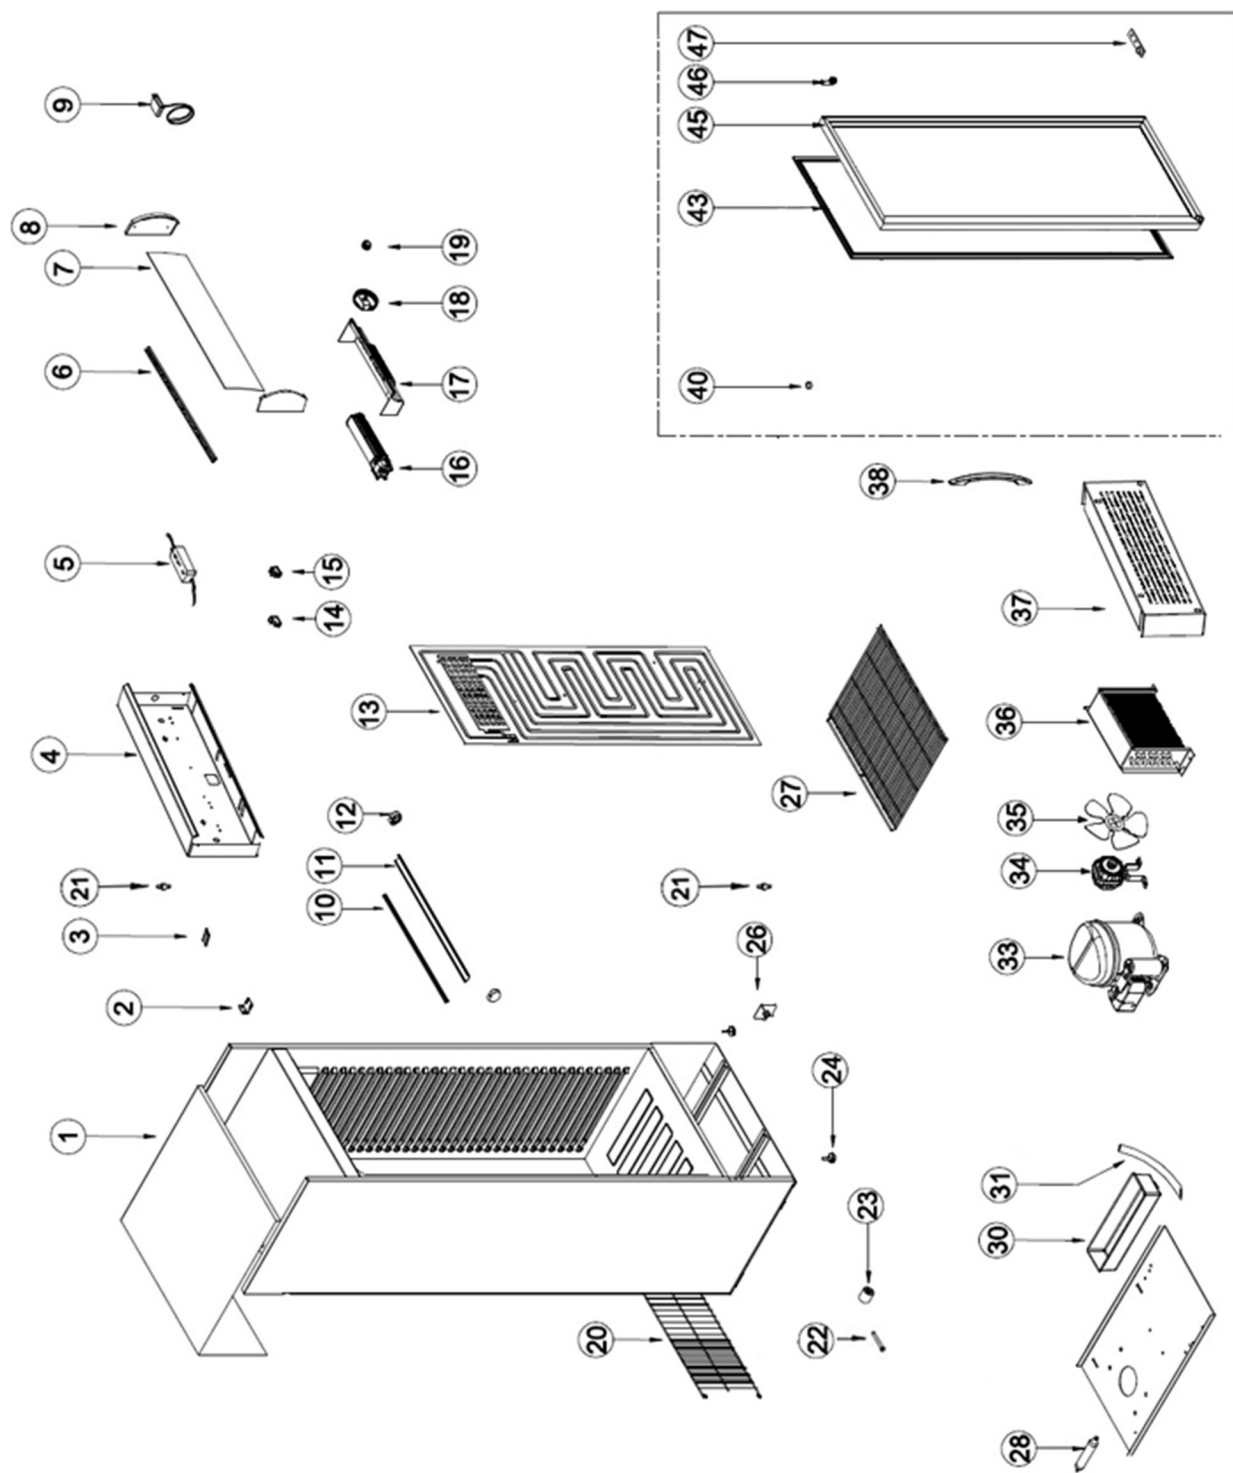

# **MOD : E50PC/R6**

**Production code : FSC1450-i**

Jet engine compressor drawings

Creative  
MARKET

**12/2023**

Position	ItemNo	Description
01	10345	Top Plate For Canopy
02	12961	Top Hinge Base Left/Right
03	12863	Hinge Bush
04	10204	Canopy
05	15631	LED Power Supply 12V 18W
06	15650	LED Strip 580 mm 7000K/7LM
07	10299	Cover For Canopy
08	10318	Left/Right Side Cover Canopy
09	13790	Thermometer Analog Black 1.2M
10	15649	LED Strip 465 mm 7000K
11	15517	Horizontal LED Cover 630 mm
12	15510	End Cap LED Light
13	14482	Roll Bond Evaporator
14	13644	Green Control Lamp
15	13737	Light Switch
16	13587	Internal Fan 240 mm
17	13393	Cover For Internal Fan
18	14002	Thermostat K50-L3420 (500 mm)
19	14023	Thermostat Knob FS
20	11122	Grill Cover For Compr. Comp.
21	12978	Top Hinge Pin
22	14614	Pin For Big Roller
23	14608	Big Roller
24	14570	Adjustable Foot
26	12732	Bottom Hinge
27	15229	Wire Shelf For Print 580x410mm
28	15721	Filter Drier 20 G
30	11470	Drip Tray
33	11727	Compressor HMK12AA R600
34	13519	Fan Motor
36	14084	Condenser
37	10872	Bottom Panel Hexagonal Holes
38	12700	Handle Curved Black
40	12863	Hinge Bush
43	12020	Door Gasket
45	11935	Door Aluminium Frame
46	10715	Lock With Keys
47	12808	Door Hinge Bracket