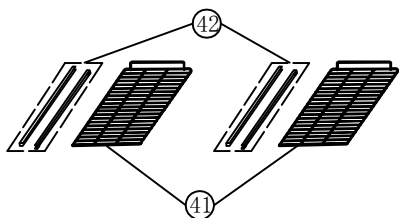

Virtus[®]
Group

Service

Virtus Group GmbH

Hüserstraße 53
59075 Hamm / Germany

+49 (0) 2381 973 71- 0
+49 (0) 2381 973 71- 88

www.virtusnet.de

DATE: 2016/3/3	VERSION: A0	DESCRIPTION			DESIGN BY:
		SCALE	MODEL	Q. TY	REMARKS:
		1:1	CR90/CR90A		
MATERIAL: ST2		CR 90/CR 90A SALADETTE EXPLODED VIEW			
DESIGN BY: Camilla					
APPROVED BY: Alberto	CATEGORY	TYPE	GROUP	PART N°	
DATE: 2016/3/3	EV	4AC2	A0	1200	