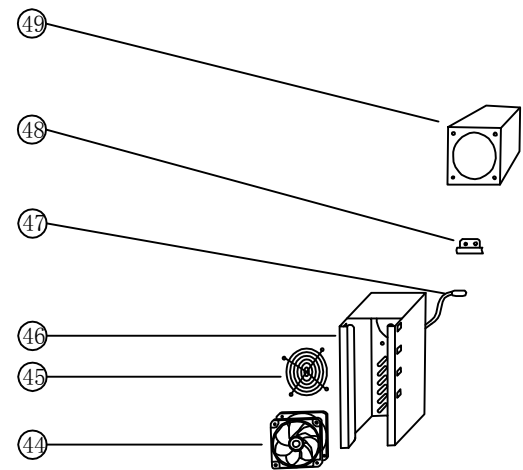

Virtus[®]
Group

Service

Virtus Group GmbH

Hüserstraße 53
59075 Hamm / Germany

+49 (0) 2381 973 71- 0
+49 (0) 2381 973 71- 88

www.virtusnet.de

DATE: 2016/3/3	VERSION: A0	DESCRIPTION			DESIGN BY:
		SCALE	MODEL	Q. TY	REMARKS:
		1:1	CR90/CR90A		
MATERIAL: ST2		CR 90/CR 90A SALADETTE EXPLODED VIEW			
DESIGN BY: Camilla					
APPROVED BY: Alberto	CATEGORY	TYPE	GROUP	PART N°	
DATE: 2016/3/3	EV	4AC2	A0	1200	