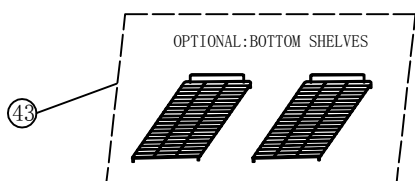

Virtus[®]
Group

Service

Virtus Group GmbH

Hüserstraße 53
59075 Hamm / Germany

+49 (0) 2381 973 71- 0
+49 (0) 2381 973 71- 88

www.virtusnet.de

DATE: 2016/3/3	VERSION: A0	DESCRIPTION			DESIGN BY:
		SCALE	MODEL	Q. TY	REMARKS:
		1:1	CR90/CR90A		
MATERIAL: ST2		CR 90/CR 90A SALADETTE EXPLODED VIEW			
DESIGN BY: Camilla					
APPROVED BY: Alberto	CATEGORY	TYPE	GROUP	PART N°	
DATE: 2016/3/3	EV	4AC2	A0	1200	