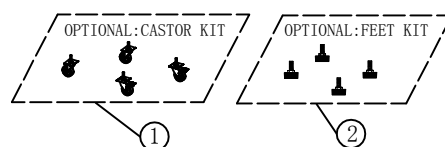

Virtus[®]
Group

Service

Virtus Group GmbH

Hüserstraße 53
59075 Hamm / Germany

+49 (0) 2381 973 71- 0
+49 (0) 2381 973 71- 88

www.virtusnet.de

DATE: 2016/3/3	VERSION: A0	DESCRIPTION			DESIGN BY:
		SCALE	MODEL	Q. TY	REMARKS:
		1:1	CR90/CR90A		
MATERIAL: ST2		CR 90/CR 90A SALADETTE EXPLODED VIEW			
DESIGN BY: Camilla					
APPROVED BY: Alberto	CATEGORY	TYPE	GROUP	PART N°	
DATE: 2016/3/3	EV	4AC2	A0	1200	