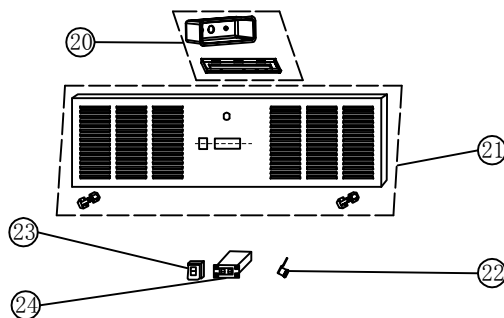

Virtus[®]
Group

Service

Virtus Group GmbH

Hüserstraße 53
59075 Hamm / Germany

+49 (0) 2381 973 71- 0
+49 (0) 2381 973 71- 88

www.virtusnet.de

DATE: 2016/3/3	VERSION: A0	DESCRIPTION			DESIGN BY:
		SCALE	MODEL	Q. TY	REMARKS:
		1:1	CR90/CR90A		
MATERIAL: ST2		CR 90/CR 90A SALADETTE EXPLODED VIEW			
DESIGN BY: Camilla					
APPROVED BY: Alberto	CATEGORY	TYPE	GROUP	PART N°	
DATE: 2016/3/3	EV	4AC2	A0	1200	