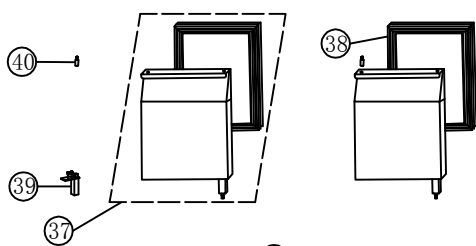

Virtus[®]
Group

Service

Virtus Group GmbH

Hüserstraße 53
59075 Hamm / Germany

+49 (0) 2381 973 71- 0
+49 (0) 2381 973 71- 88

www.virtusnet.de

DATE: 2016/3/3	VERSION: A0	DESCRIPTION			DESIGN BY:
		SCALE	MODEL	Q. TY	REMARKS:
		1:1	CR90/CR90A		
MATERIAL: ST2		CR 90/CR 90A SALADETTE EXPLODED VIEW			
DESIGN BY: Camilla					
APPROVED BY: Alberto	CATEGORY	TYPE	GROUP	PART N°	
DATE: 2016/3/3	EV	4AC2	A0	1200	