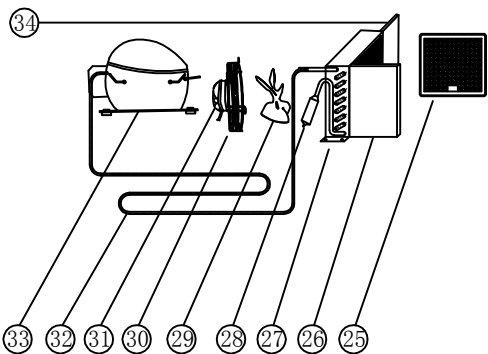

Virtus[®]
Group

Service

Virtus Group GmbH

Hüserstraße 53
59075 Hamm / Germany

+49 (0) 2381 973 71- 0
+49 (0) 2381 973 71- 88

www.virtusnet.de

DATE: 2016/3/3	VERSION: A0	DESCRIPTION			DESIGN BY:
		SCALE	MODEL	Q. TY	REMARKS:
		1:1	CR90/CR90A		
MATERIAL: ST2		CR 90/CR 90A SALADETTE EXPLODED VIEW			
DESIGN BY: Camilla					
APPROVED BY: Alberto	CATEGORY	TYPE	GROUP	PART N°	
DATE: 2016/3/3	EV	4AC2	A0	1200	