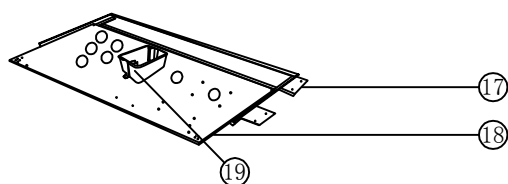

Virtus[®]
Group

Service

Virtus Group GmbH

Hüserstraße 53
59075 Hamm / Germany

+49 (0) 2381 973 71- 0
+49 (0) 2381 973 71- 88

www.virtusnet.de

DATE: 2016/3/3	VERSION: A0	DESCRIPTION			DESIGN BY:
		SCALE	MODEL	Q. TY	REMARKS:
		1:1	CR90/CR90A		
MATERIAL: ST2		CR 90/CR 90A SALADETTE EXPLODED VIEW			
DESIGN BY: Camilla					
APPROVED BY: Alberto	CATEGORY	TYPE	GROUP	PART N°	
DATE: 2016/3/3	EV	4AC2	A0	1200	