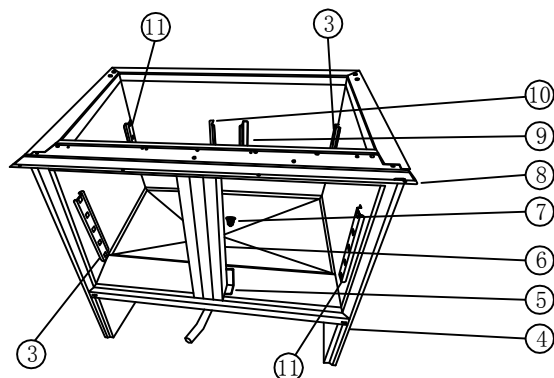

Virtus[®]
Group

Service

Virtus Group GmbH

Hüserstraße 53
59075 Hamm / Germany

+49 (0) 2381 973 71- 0
+49 (0) 2381 973 71- 88

www.virtusnet.de

DATE: 2016/3/3	VERSION: A0	DESCRIPTION			DESIGN BY:
		SCALE	MODEL	Q. TY	REMARKS:
		1:1	CR90/CR90A		
MATERIAL: ST2		CR 90/CR 90A SALADETTE EXPLODED VIEW			
DESIGN BY: Camilla					
APPROVED BY: Alberto	CATEGORY	TYPE	GROUP	PART N°	
DATE: 2016/3/3	EV	4AC2	A0	1200	